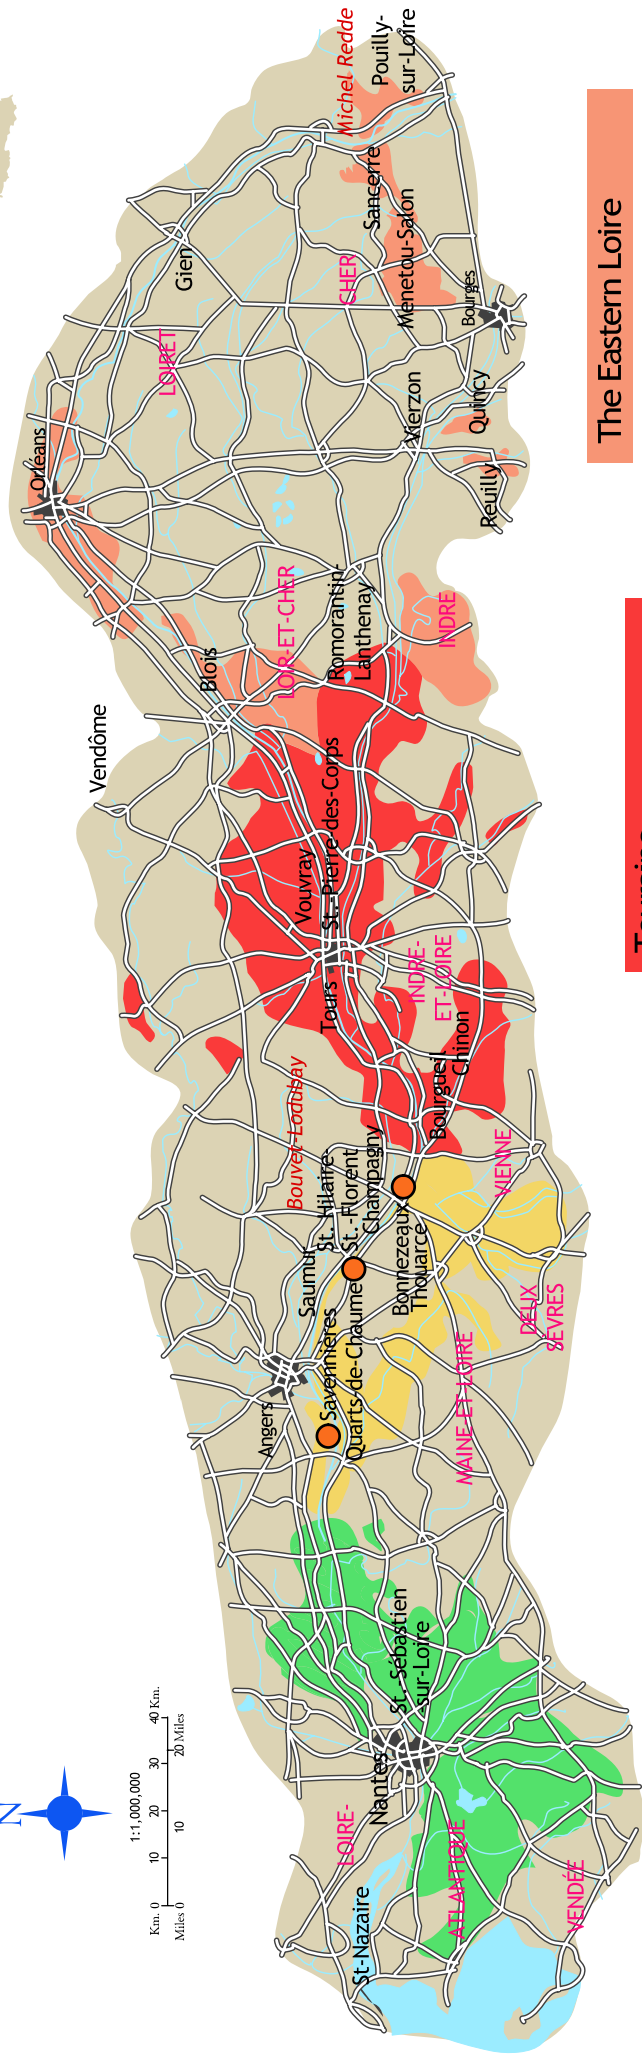

France - The Loire valley

1:1,000,000
Km. 0 10 20 30 40
Miles 0 10 20

Pays Nantais

Anjou-Saumur

Touraine

The Eastern Loire